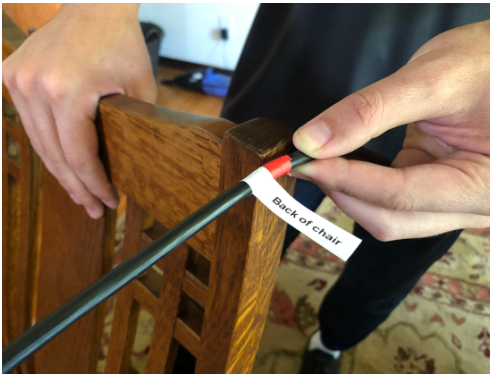

TWELVE TONE PRODUCTIONS REMOTE DROP OFF PACKAGE INSTRUCTIONS

All Equipment and Touch Points Have Been Wiped Down and Sterilized

We will talk you through all these steps by Zoom call

1. Wheel inside to preferred location and plug power cable into wall. Then turn power strip ON.

2. Use red mark on mic cable to measure to the back of chair. Adjust chair for proper framing.

3. Press RECORD button on camera. Red light stays on.
4. Remove cover from lav mic and attach to inside of clothing.
5. Connect lav mic to mic cable